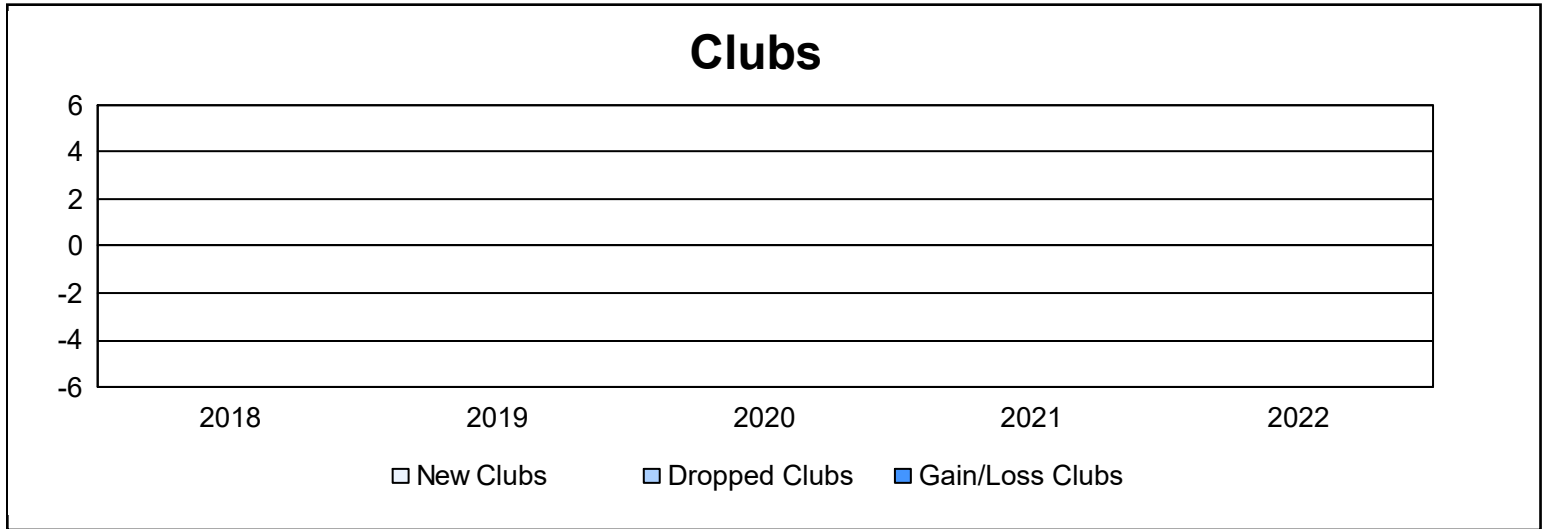

Year	New Clubs	Dropped Clubs	Gain/ Loss Clubs	New Members	Charter Members	Reinstate Members	Transfer Members	Total Member Added	Total Members Dropped	Gain/ Loss Members
2017-2018	0	0	0	96	0	4	3	103	138	-35
2018-2019	0	0	0	105	0	3	8	116	117	-1
2019-2020	0	0	0	91	0	0	3	94	123	-29
2020-2021	0	0	0	36	1	4	0	41	123	-82
2021-2022	0	0	0	118	0	3	8	129	122	7
<b>Average</b>	<b>0</b>	<b>0</b>	<b>0</b>	<b>89</b>	<b>0</b>	<b>3</b>	<b>4</b>	<b>97</b>	<b>125</b>	<b>-28</b>

### Membership Composition June 2022 Cumulative