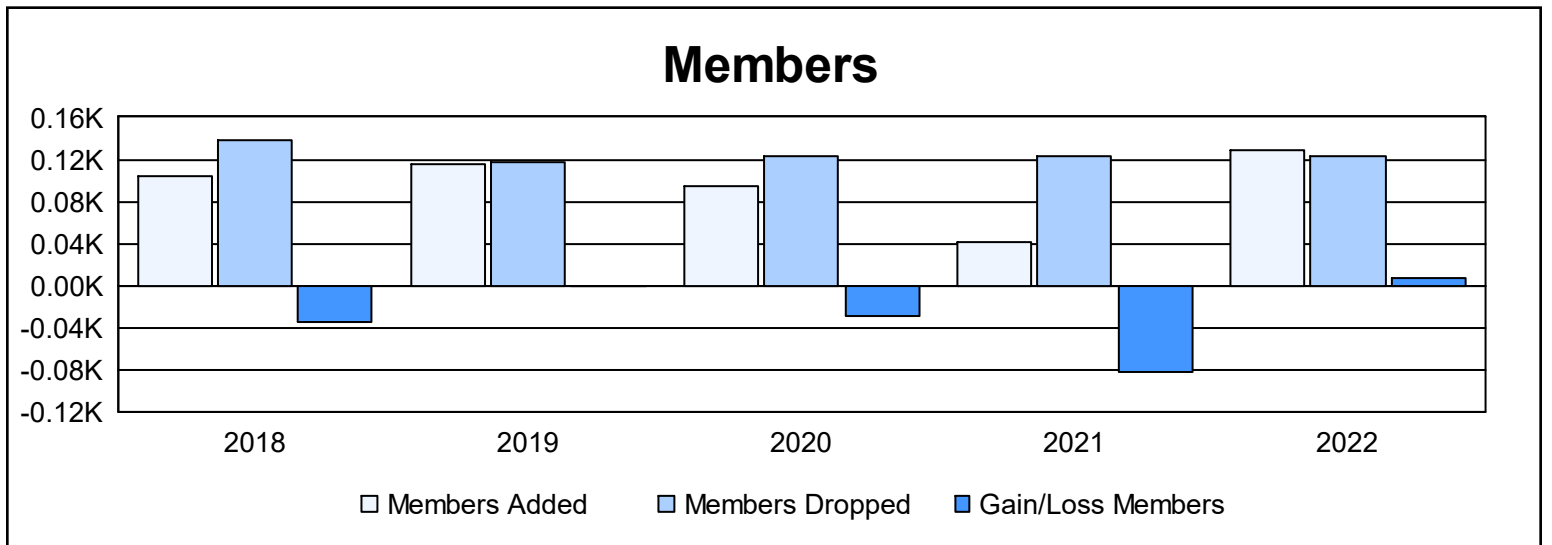

Year	New Clubs	Dropped Clubs	Gain/ Loss Clubs	New Members	Charter Members	Reinstate Members	Transfer Members	Total Member Added	Total Members Dropped	Gain/ Loss Members
2017-2018	0	0	0	96	0	4	3	103	138	-35
2018-2019	0	0	0	105	0	3	8	116	117	-1
2019-2020	0	0	0	91	0	0	3	94	123	-29
2020-2021	0	0	0	36	1	4	0	41	123	-82
2021-2022	0	0	0	118	0	3	8	129	122	7
<b>Average</b>	<b>0</b>	<b>0</b>	<b>0</b>	<b>89</b>	<b>0</b>	<b>3</b>	<b>4</b>	<b>97</b>	<b>125</b>	<b>-28</b>

### Membership Composition June 2022 Cumulative